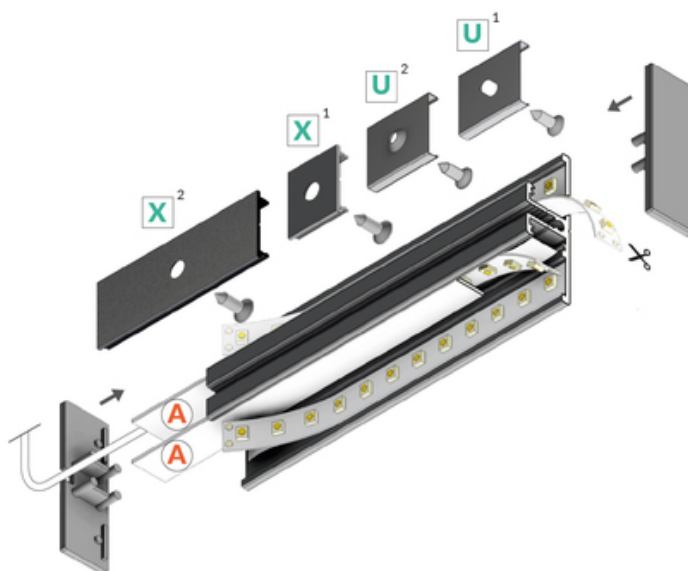

# LED PROFILE BACK10 A/UX 2000 ANOD.

Furniture

max 10 mm

	<ul style="list-style-type: none"> <li>decorative lighting</li> <li>optionally, the A diffuser can be used</li> </ul>	 EU industrial designs  CE  Made in Poland	 Buy product
---	---	---	--

## AVAILABLE VARIANTS

1000 mm, 2000 mm, 3000 mm, 4050 mm