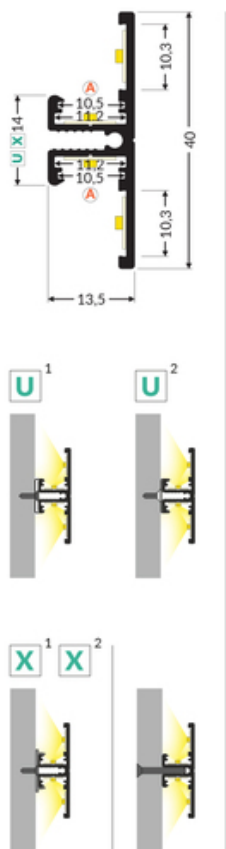

# LED PROFILE BACK10 A/UX 2000 ANOD.

Furniture

max 10 mm

	<ul style="list-style-type: none"> <li>decorative lighting</li> <li>optionally, the A diffuser can be used</li> </ul>	 EU industrial designs  CE  Made in Poland	 Buy product
---	---	---	--

## Basic Informations

<p>EAN: 5901597205333          Index: 90030020          Material: aluminium          Color: anodized          Length [mm]: 2000          Weight [kg]: 0.57          Country of origin: PL</p>	<p>Measurement unit: qty          Product packaging dimensions [mm]: 2000 x 13,5 x 40          Bulk packing [qty]: 20          Master packaging type: Bulk          Product with gross packaging weight [kg]: 11.4</p>
---	--

## AVAILABLE VARIANTS

1000 mm, 2000 mm, 3000 mm, 4050 mm