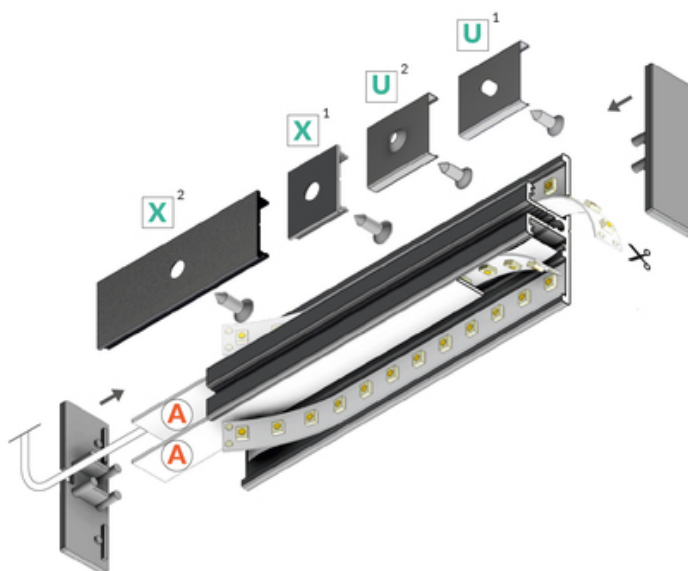

# LED PROFILE BACK10 A/UX 2000 RAW ALU.

Furniture

max 10 mm

	<ul style="list-style-type: none"> <li>decorative lighting</li> <li>optionally, the A diffuser can be used</li> </ul>	 EU industrial designs  CE  Made in Poland	 Buy product
---	---	---	--

## AVAILABLE COLORS

 <p>LED profile BACK10 A/UX 2000 anod. 90030020</p>	 <p>LED profile BACK10 A/UX 2000 white painted /plastic bag 90030001</p>	 <p>LED profile BACK10 A/UX 2000 black painted /plastic bag 90030002</p>
--	---	---

## AVAILABLE VARIANTS

1000 mm, 2000 mm, 3000 mm, 4050 mm