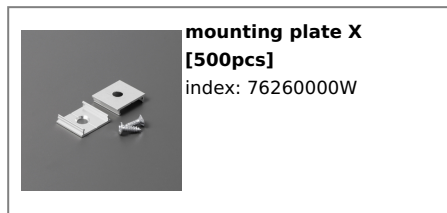

MOUNTINGS

END CAPS

CONNECTORS

TOPMET LIGHT KŁOSOWICZ WIŚNIEWSKI sp. z o.o.

Ostrowska 354 | 61-312 Poznań | POLAND

tel.: +48 61 872 75 00

info@topmet.pl

pdf card generation date: 10.03.2025