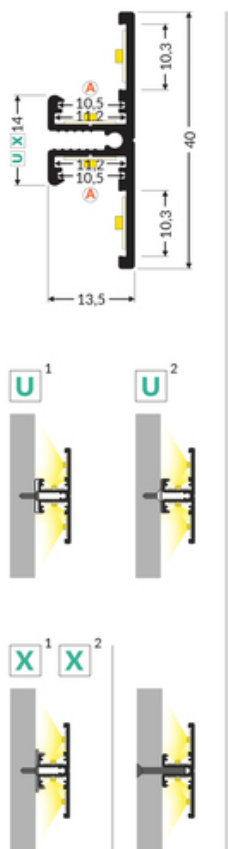

# LED PROFILE BACK10 A/UX 2000 RAW ALU.

Furniture

max 10 mm

	<ul style="list-style-type: none"> <li>decorative lighting</li> <li>optionally, the A diffuser can be used</li> </ul>	 EU industrial designs  CE  Made in Poland	 Buy product
---	---	---	--

## Basic Informations

<p>EAN: 5901597205357          Index: 90030000          Material: aluminium          Color: raw aluminium          Length [mm]: 2000          Weight [kg]: 0.57          Country of origin: PL</p>	<p>Measurement unit: qty          Product packaging dimensions [mm]: 2000 x 13,5 x 40          Bulk packing [qty]: 20          Master packaging type: Bulk          Product with gross packaging weight [kg]: 11.4</p>
--	--

## AVAILABLE COLORS

 <p>LED profile BACK10 A/UX 2000 anod. 90030020</p>	 <p>LED profile BACK10 A/UX 2000 white painted /plastic bag 90030001</p>	 <p>LED profile BACK10 A/UX 2000 black painted /plastic bag 90030002</p>
--	---	---

## AVAILABLE VARIANTS

1000 mm, 2000 mm, 3000 mm, 4050 mm