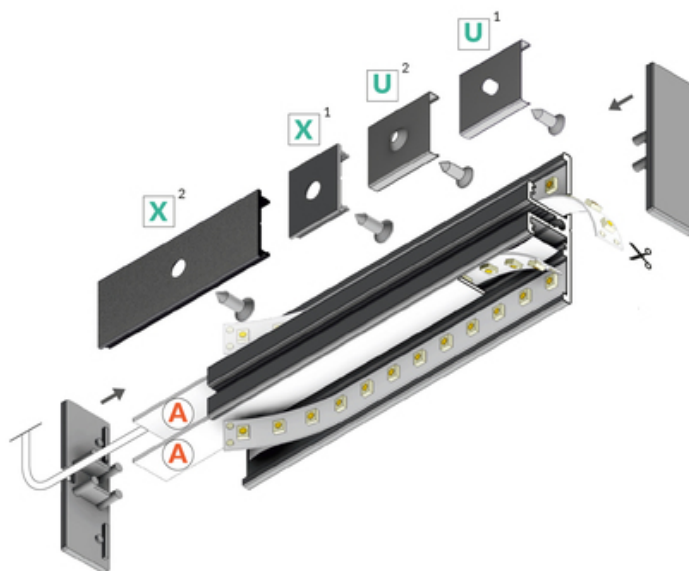

LED PROFILE BACK10 A/UX 2000 BLACK PAINTED /PLASTIC

BAG

Furniture

max 10 mm

	<ul style="list-style-type: none"> decorative lighting optionally, the A diffuser can be used 	 EU industrial designs  CE  Made in Poland	 Buy product
---	---	---	--

Basic Informations

<p>EAN: 5901597205395 Index: 90030002 Material: aluminium Length [mm]: 2000 Weight [kg]: 0.61 Net weight [kg]: 0.012 Country of origin: PL</p>	<p>Measurement unit: qty Product packaging dimensions [mm]: 2000 x 13,5 x 40 Bulk packing [qty]: 20 Master packaging type: Carton Product with gross packaging weight [kg]: 13.26</p>
--	---

AVAILABLE COLORS

 <p>LED profile BACK10 A/UX 2000 anod. 90030020</p>	 <p>LED profile BACK10 A/UX 2000 white painted /plastic bag 90030001</p>	 <p>LED profile BACK10 A/UX 2000 raw alu. 90030000</p>
--	---	---

AVAILABLE VARIANTS

1000 mm, 2000 mm, 3000 mm, 4050 mm

Matching elements

DIFFUSERS

MOUNTINGS

END CAPS

CONNECTORS