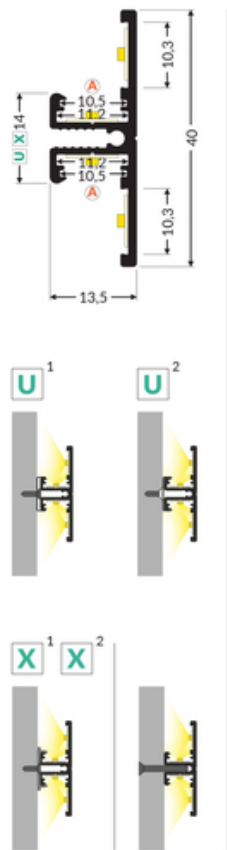

LED PROFILE BACK10 A/UX 2000 BLACK PAINTED /PLASTIC

BAG

Furniture

max 10 mm

	<ul style="list-style-type: none"> decorative lighting optionally, the A diffuser can be used 	 EU industrial designs  CE  Made in Poland	 Buy product
---	---	---	--

Basic Informations

<p>EAN: 5901597205395 Index: 90030002 Material: aluminium Length [mm]: 2000 Weight [kg]: 0.61 Net weight [kg]: 0.012 Country of origin: PL</p>	<p>Measurement unit: qty Product packaging dimensions [mm]: 2000 x 13,5 x 40 Bulk packing [qty]: 20 Master packaging type: Carton Product with gross packaging weight [kg]: 13.26</p>
--	---

AVAILABLE COLORS

 <p>LED profile BACK10 A/UX 2000 anod. 90030020</p>	 <p>LED profile BACK10 A/UX 2000 white painted /plastic bag 90030001</p>	 <p>LED profile BACK10 A/UX 2000 raw alu. 90030000</p>
--	---	---

AVAILABLE VARIANTS

1000 mm, 2000 mm, 3000 mm, 4050 mm

Matching elements

DIFFUSERS

MOUNTINGS

END CAPS

CONNECTORS