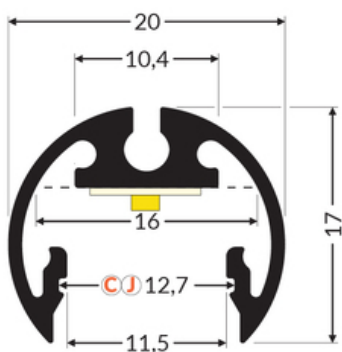

Basic Informations

EAN: 5901597257226 Index: F7000202 Material: aluminium Length [mm]: 2000 Weight [kg]: 0.499 Net weight [kg]: 0.012 Country of origin: PL	Measurement unit: qty Product packaging dimensions [mm]: 2000 x 20 x 17 Bulk packing [qty]: 30 Master packaging type: Carton Product with gross packaging weight [kg]: 16.03
--	--

AVAILABLE COLORS

AVAILABLE VARIANTS

1000 mm, 2000 mm, 3000 mm, 4050 mm

Matching elements

DIFFUSERS

**diffuser J slide 2000
transparent**
index: 70000216

END CAPS

end cap PEN12 black
[20pcs]
index: F7009902