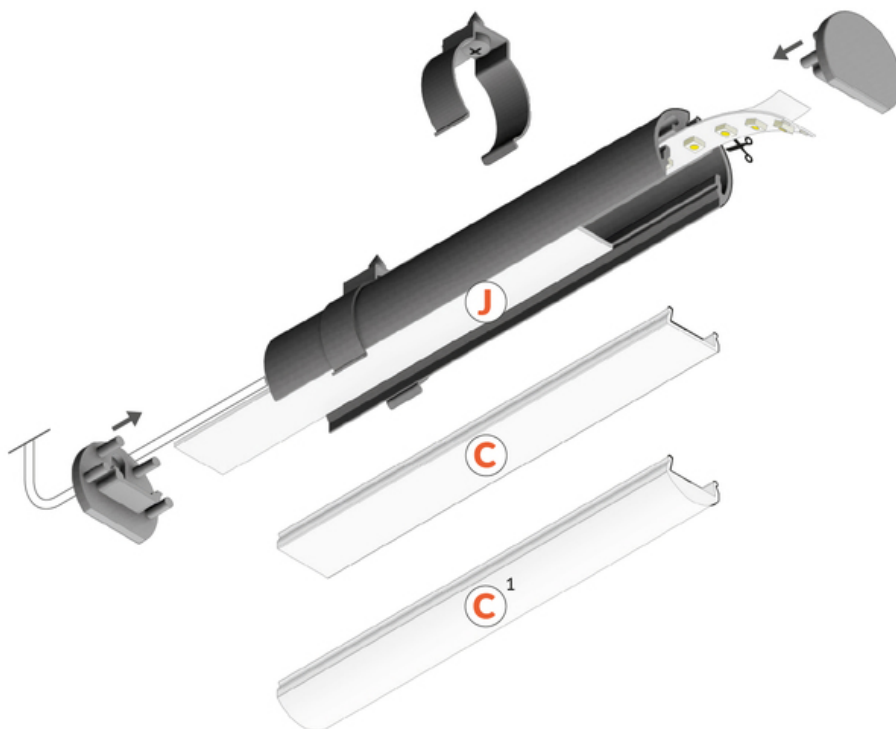

LED PROFILE PEN12 CJ 2000 BLACK PAINTED /PLASTIC BAG

Furniture

	<ul style="list-style-type: none"> • wall and furniture application • obrotowość umożliwia ukierunkowanie światła 	<ul style="list-style-type: none">  EU industrial designs  CE  Made in Poland 	 <p>Buy product</p>
---	---	---	--

AVAILABLE COLORS

AVAILABLE VARIANTS

1000 mm, 2000 mm, 3000 mm, 4050 mm

Matching elements

DIFFUSERS

**diffuser J slide 2000
transparent**
index: 70000216

END CAPS

end cap PEN12 black
[20pcs]
index: F7009902

MOUNTING PLATES

flat holder PEN12 inox
[20pcs]
index: F7009019

(EOL) stretcher holder
PEN12 chrome
index: F7009103

ring holder PEN12
chrome
index: F7009203

matching image

(EOL) double holder
PEN12 with soffice
ceiling 300 chrome
index: F7009803

matching image

(EOL) double holder
PEN12 with soffice
ceiling 200 chrome
index: F7009703