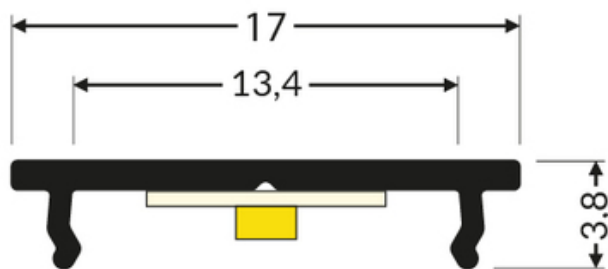

# LED PROFILE FIX12 2000 RAW ALU.

	<ul style="list-style-type: none"><li>• the simplest installation of a LED strip</li><li>• function of a radiator</li><li>• improves adhesion of the LED strip</li><li>• minimal height of the profile</li><li>• budget profile, for use without a diffuser</li><li>• maximum width of the LED strip: 12 mm (FIX12) and 16 mm (FIX16)</li></ul>	 EU industrial designs  CE  Made in Poland	 Buy product
---	---	---	--

## Basic Informations

EAN: 5901597205531  
Index: 87030000  
Material: aluminium  
Color: raw aluminium  
Length [mm]: 2000  
Weight [kg]: 0.118  
Country of origin: PL

Measurement unit: qty  
Product packaging dimensions [mm]: 2000 x 18 x 3,8  
Bulk packing [qty]: 40  
Master packaging type: Bulk  
Product with gross packaging weight [kg]: 4.72

## AVAILABLE VARIANTS

1000 mm, 2000 mm, 3000 mm, 4050 mm