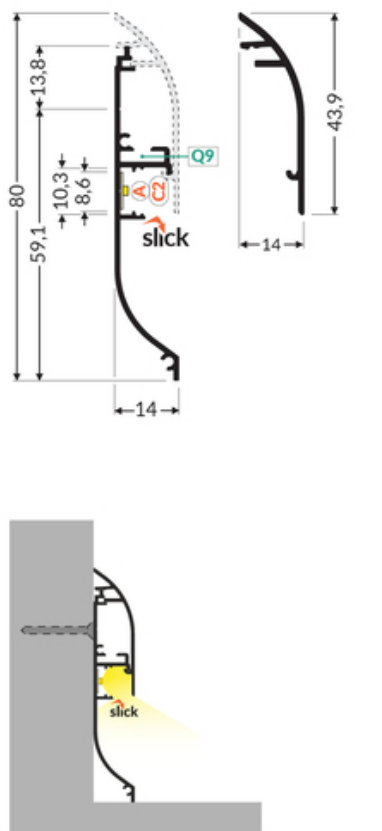

LED PROFILE SKIRT10 AC2/Q9 2000 RAW ALU.

Architectural

max 10 mm

- elegant and robust skirting board for LED strips
- soft glow with a 60 P/m LED strip
- optimum light effect with a matt floor or carpet
- convenient installation
- space for concealing wires

EU industrial designs

CE

Made in Poland

Buy product

Basic Informations

EAN: 5901597288640 Index: J2000200 Material: aluminium Color: raw aluminium Lenght [mm]: 2000 Weigh [kg]t: 0.736 Country of origin: PL	Measurement unit: qty Product packaging dimensions [mm]: 2000 x 14 x 72,9 Bulk packing [qty]: 20 Master packaging type: Bulk Product with gross packaging weight [kg]: 14.72
--	--

AVAILABLE COLORS

AVAILABLE VARIANTS

1000 mm, 2000 mm, 3000 mm, 4050 mm

Matching elements

DIFFUSERS

END CAPS

end cap SKIRT10 silver
[20pcs]
index: J2998940

end cap SKIRT10 grey
[20pcs]
index: J2998922