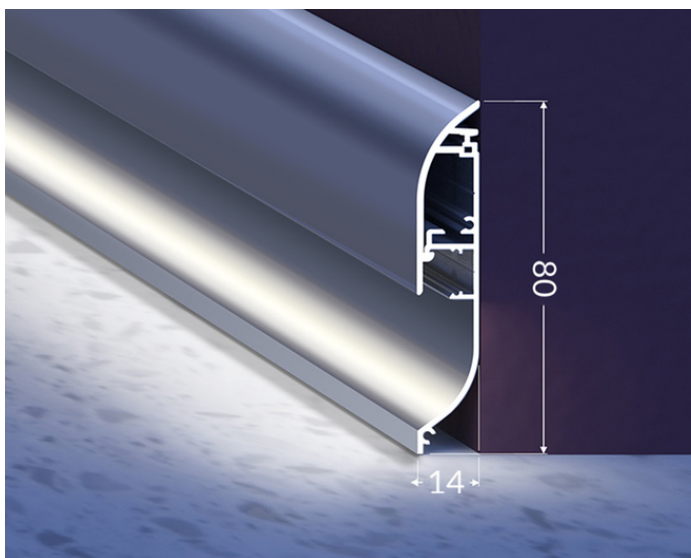

LED PROFILE SKIRT10 AC2/Q9 2000 RAW ALU.

Architectural

max 10 mm

- elegant and robust skirting board for LED strips
- soft glow with a 60 P/m LED strip
- optimum light effect with a matt floor or carpet
- convenient installation
- space for concealing wires

EU industrial designs

CE

Made in Poland

Buy product

Basic Informations

EAN: 5901597288640 Index: J2000200 Material: aluminium Color: raw aluminium Lenght [mm]: 2000 Weigh [kg]t: 0.736 Country of origin: PL	Measurement unit: qty Product packaging dimensions [mm]: 2000 x 14 x 72,9 Bulk packing [qty]: 20 Master packaging type: Bulk Product with gross packaging weight [kg]: 14.72
--	--

AVAILABLE COLORS

AVAILABLE VARIANTS

1000 mm, 2000 mm, 3000 mm, 4050 mm

Matching elements

DIFFUSERS

END CAPS

end cap SKIRT10 silver
[20pcs]
index: J2998940

end cap SKIRT10 grey
[20pcs]
index: J2998922