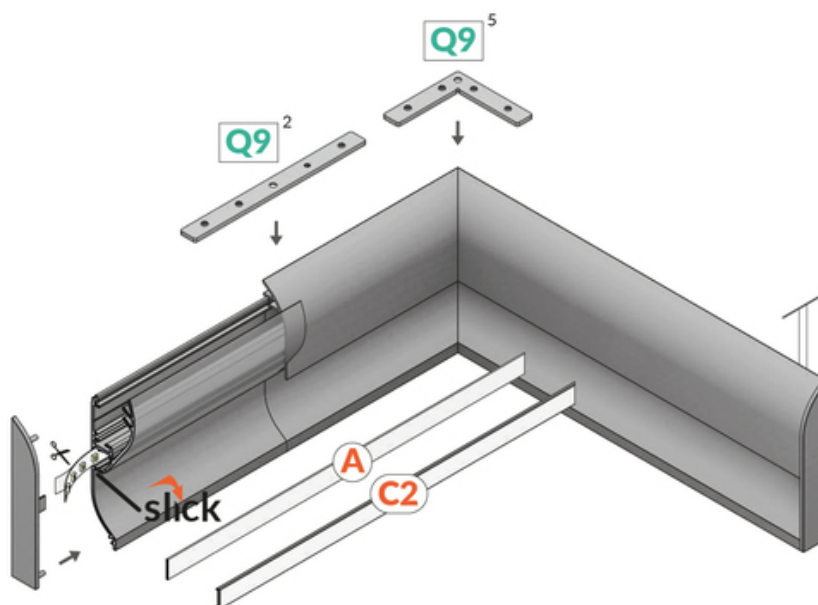

LED PROFILE SKIRT10 AC2/Q9 2000 RAW ALU.

Architectural

max 10 mm

- elegant and robust skirting board for LED strips
- soft glow with a 60 P/m LED strip
- optimum light effect with a matt floor or carpet
- convenient installation
- space for concealing wires

EU industrial designs

CE

Made in Poland

Buy product

Basic Informations

EAN: 5901597288640 Index: J2000200 Material: aluminium Color: raw aluminium Lenght [mm]: 2000 Weigh [kg]t: 0.736 Country of origin: PL	Measurement unit: qty Product packaging dimensions [mm]: 2000 x 14 x 72,9 Bulk packing [qty]: 20 Master packaging type: Bulk Product with gross packaging weight [kg]: 14.72
--	--

AVAILABLE COLORS

AVAILABLE VARIANTS

1000 mm, 2000 mm, 3000 mm, 4050 mm

Matching elements

DIFFUSERS

END CAPS

end cap SKIRT10 silver
[20pcs]
index: J2998940

end cap SKIRT10 grey
[20pcs]
index: J2998922