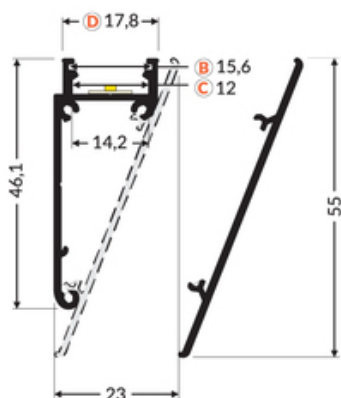

## Basic Informations

<p>EAN: 5901597239352 Index: B8020000 Material: aluminium Color: raw aluminium Length [mm]: 2000 Weight [kg]: 0.586 Country of origin: PL</p>	<p>Measurement unit: qty Product packaging dimensions [mm]: 2000 x 17,8 x 46,1 Bulk packing [qty]: 20 Master packaging type: Bulk Product with gross packaging weight [kg]: 11.72</p>
---	---

## AVAILABLE VARIANTS

1000 mm, 2000 mm, 3000 mm, 4050 mm