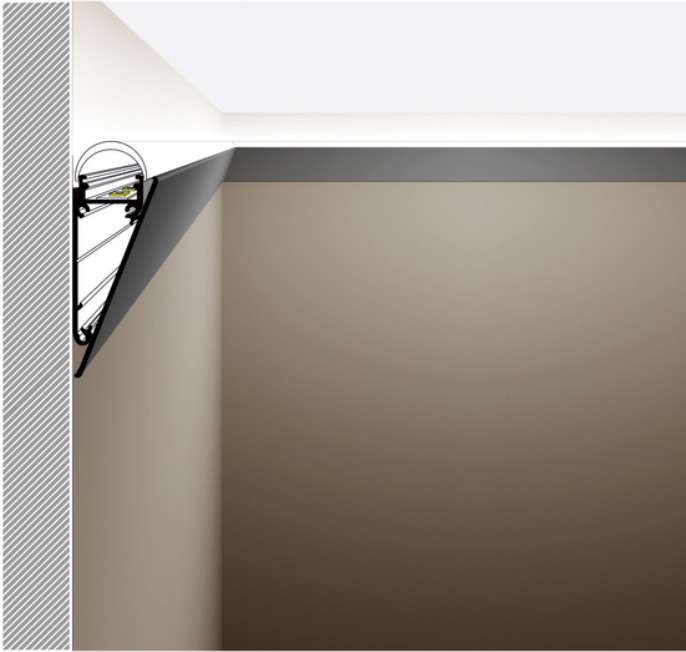

# LED PROFILE WALLE12 BCD 2000 RAW ALU.

Architectural

	<ul style="list-style-type: none"><li>• mounted directly to a wall or ceiling</li><li>• 7 types of matching diffusers</li><li>• possibility of outdoor using (with D diffuser and waterproof LED strip)</li></ul>	<p> EU industrial designs</p> <p> CE</p> <p> Made in Poland</p>	 <p>Buy product</p>
---	---	--	--

## AVAILABLE VARIANTS

1000 mm, 2000 mm, 3000 mm, 4050 mm