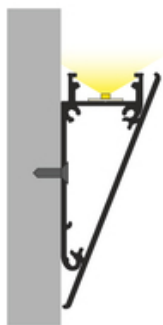

# LED PROFILE WALLE12 BCD 2000 RAW ALU.

Architectural

	<ul style="list-style-type: none"><li>• mounted directly to a wall or ceiling</li><li>• 7 types of matching diffusers</li><li>• possibility of outdoor using (with D diffuser and waterproof LED strip)</li></ul>	<p> EU industrial designs</p> <p> CE</p> <p> Made in Poland</p>	 <p>Buy product</p>
---	---	--	--