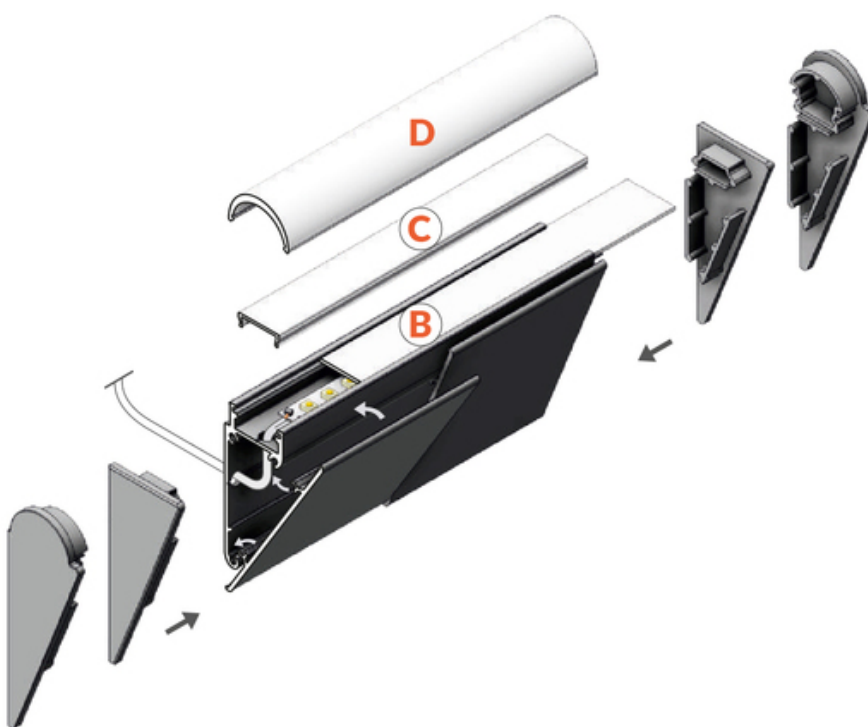

# LED PROFILE WALLE12 BCD 2000 RAW ALU.

Architectural

	<ul style="list-style-type: none"><li>• mounted directly to a wall or ceiling</li><li>• 7 types of matching diffusers</li><li>• possibility of outdoor using (with D diffuser and waterproof LED strip)</li></ul>	<p> EU industrial designs</p> <p> CE</p> <p> Made in Poland</p>	 <p>Buy product</p>
---	---	--	--

## Basic Informations

<p>EAN: 5901597239352 Index: B8020000 Material: aluminium Color: raw aluminium Length [mm]: 2000 Weight [kg]: 0.586 Country of origin: PL</p>	<p>Measurement unit: qty Product packaging dimensions [mm]: 2000 x 17,8 x 46,1 Bulk packing [qty]: 20 Master packaging type: Bulk Product with gross packaging weight [kg]: 11.72</p>
---	---

## AVAILABLE VARIANTS

1000 mm, 2000 mm, 3000 mm, 4050 mm