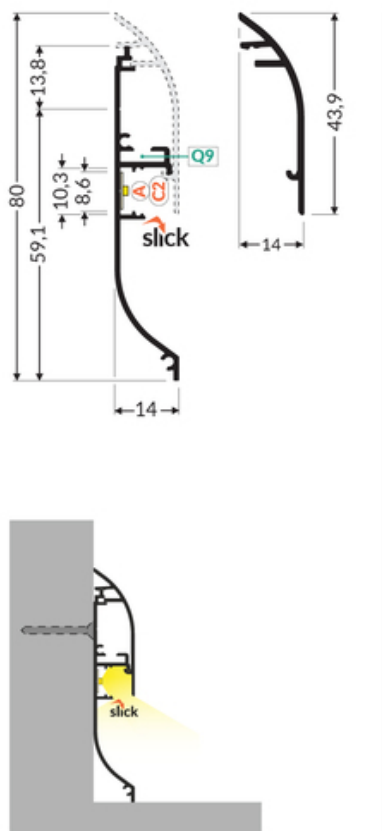

COMPLEMENTARY PROFILE SKIRT10 1000 RAW ALU.

Architectural

max 10 mm

	<ul style="list-style-type: none"> • elegant and robust skirting board for LED strips • soft glow with a 60 P/m LED strip • optimum light effect with a matt floor or carpet • convenient installation • space for concealing wires 	<ul style="list-style-type: none"> EU industrial designs CE Made in Poland 	<p>Buy product</p>
--	--	--	--------------------

Basic Informations

EAN: 5901597288732 Index: J2000500 Material: aluminium Color: raw aluminium Length [mm]: 1000 Weight [kg]: 0.196 Country of origin: PL	Measurement unit: qty Product packaging dimensions [mm]: 1000 x 14 x 43,9 Bulk packing [qty]: 20 Master packaging type: Bulk Product with gross packaging weight [kg]: 3.92
--	---

AVAILABLE COLORS

AVAILABLE VARIANTS

1000 mm, 2000 mm, 3000 mm, 4050 mm

Matching elements
