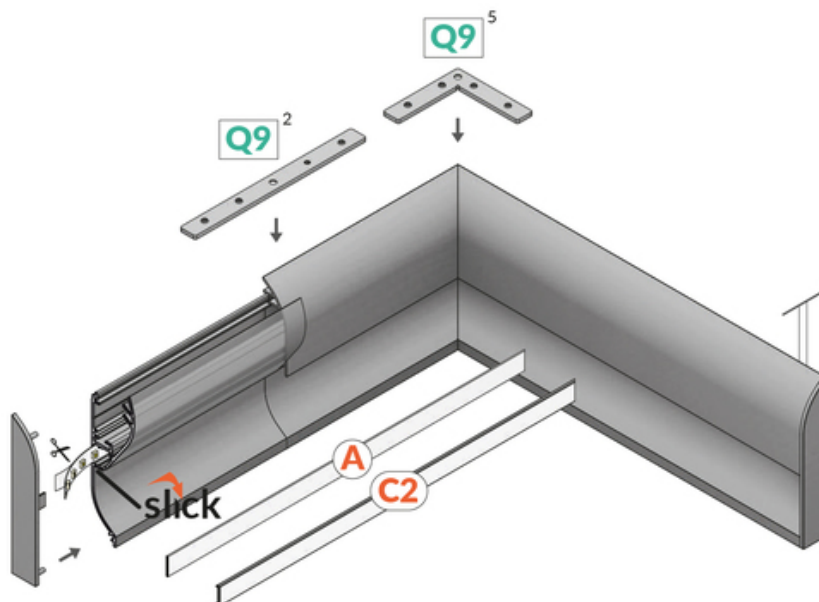

COMPLEMENTARY PROFILE SKIRT10 1000 RAW ALU.

Architectural

max 10 mm

	<ul style="list-style-type: none"> • elegant and robust skirting board for LED strips • soft glow with a 60 P/m LED strip • optimum light effect with a matt floor or carpet • convenient installation • space for concealing wires 	<ul style="list-style-type: none"> EU industrial designs CE Made in Poland 	<p>Buy product</p>
--	--	--	--------------------

Basic Informations

EAN: 5901597288732 Index: J2000500 Material: aluminium Color: raw aluminium Length [mm]: 1000 Weight [kg]: 0.196 Country of origin: PL	Measurement unit: qty Product packaging dimensions [mm]: 1000 x 14 x 43,9 Bulk packing [qty]: 20 Master packaging type: Bulk Product with gross packaging weight [kg]: 3.92
--	---

AVAILABLE COLORS

AVAILABLE VARIANTS

1000 mm, 2000 mm, 3000 mm, 4050 mm

Matching elements
