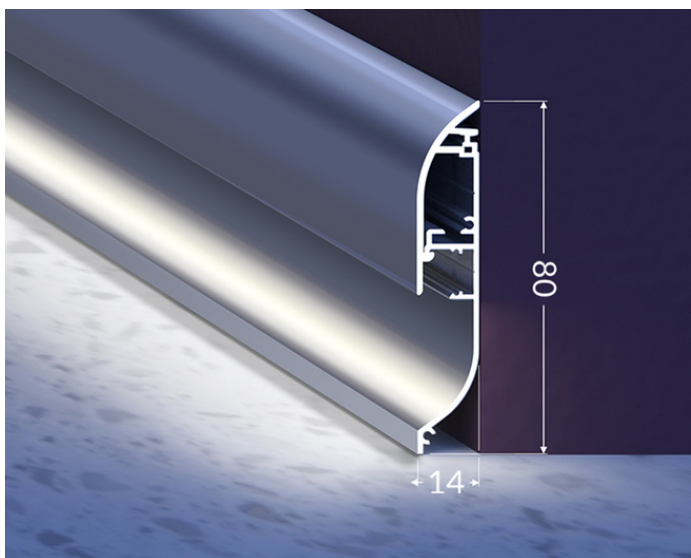

COMPLEMENTARY PROFILE SKIRT10 1000 RAW ALU.

Architectural

max 10 mm

	<ul style="list-style-type: none"> • elegant and robust skirting board for LED strips • soft glow with a 60 P/m LED strip • optimum light effect with a matt floor or carpet • convenient installation • space for concealing wires 	<ul style="list-style-type: none"> EU industrial designs CE Made in Poland 	<p>Buy product</p>
--	--	--	--------------------

Basic Informations

EAN: 5901597288732 Index: J2000500 Material: aluminium Color: raw aluminium Length [mm]: 1000 Weight [kg]: 0.196 Country of origin: PL	Measurement unit: qty Product packaging dimensions [mm]: 1000 x 14 x 43,9 Bulk packing [qty]: 20 Master packaging type: Bulk Product with gross packaging weight [kg]: 3.92
--	---

AVAILABLE COLORS

AVAILABLE VARIANTS

1000 mm, 2000 mm, 3000 mm, 4050 mm

Matching elements
