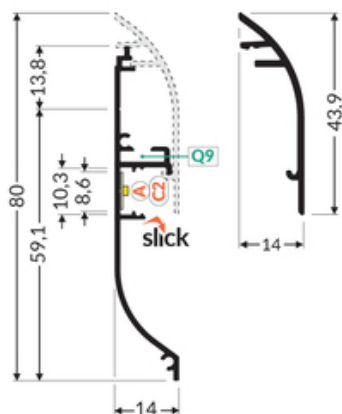

TOPMET LIGHT KŁOSOWICZ WIŚNIEWSKI sp. z o.o.

Ostrowska 354 | 61-312 Poznań | POLAND

tel.: +48 61 872 75 00

info@topmet.pl

pdf card generation date: 10.03.2025