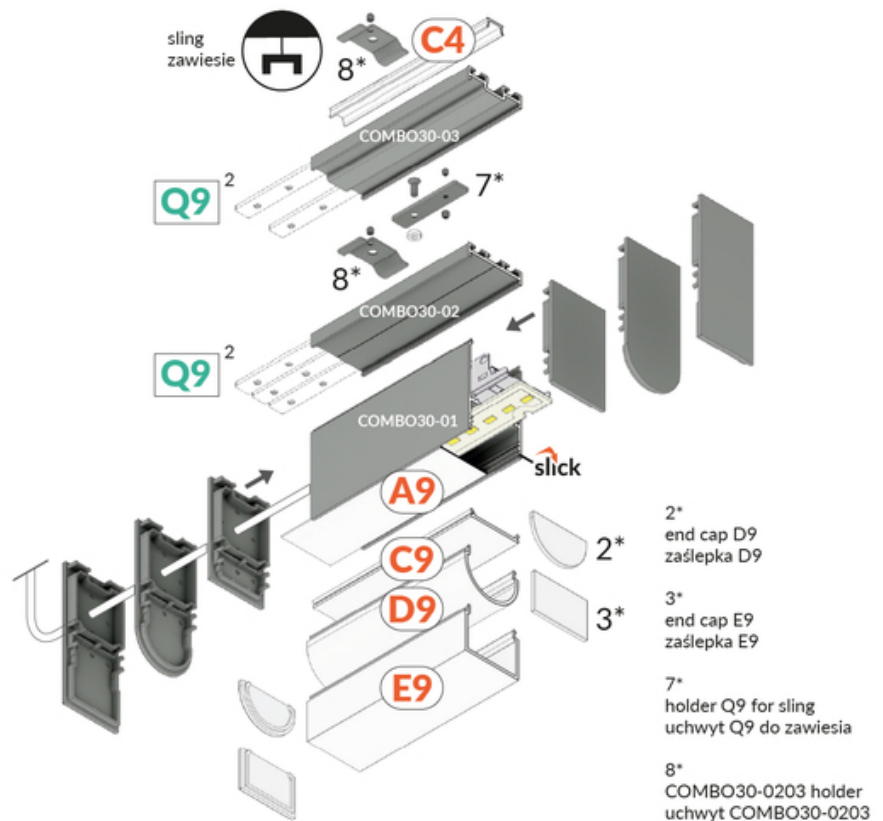

COMPLEMENTARY PROFILE COMBO30-03 C4/Q9 2000 WHITE PAINTED /PLASTIC BAG

- multi-armed connections
- simplified installation and service
- for the construction of suspended and surface luminaires
- optional up&down lighting

CE

EU industrial designs

Made in Poland

Buy product

Basic Informations

<p>EAN: 5901597201021 Index: V6001001 Material: aluminium Color: white painted Length [mm]: 2000 Weight [kg]: 0.563 Net weight [kg]: 0.01499999999999999 Country of origin: PL</p>	<p>Measurement unit: qty Product packaging dimensions [mm]: 2000 x 33,4 x 8 Bulk packing [qty]: 30 Master packaging type: Carton Product with gross packaging weight [kg]: 17.95</p>
--	--

AVAILABLE COLORS

 <p>complementary profile COMBO30-03 C4/Q9 2000 anod. V6001020</p>	 <p>complementary profile COMBO30-03 C4/Q9 2000 raw alu. V6001000</p>	 <p>complementary profile COMBO30-03 C4/Q9 2000 black anod. /plastic bag V6001021</p>
---	--	--

AVAILABLE VARIANTS

1000 mm, 2000 mm, 3000 mm, 4050 mm

Matching elements

DIFFUSERS

	<p>diffuser C4 click 2000 opal index: H7000638</p>
---	--

CONNECTORS

MOUNTING PLATES