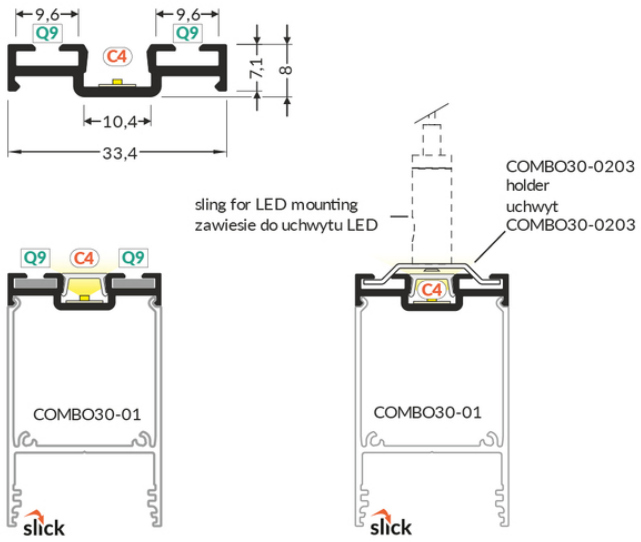

CE

EU industrial designs

Made in Poland

Buy product

Basic Informations

<p>EAN: 5901597201021 Index: V6001001 Material: aluminium Color: white painted Length [mm]: 2000 Weight [kg]: 0.563 Net weight [kg]: 0.01499999999999999 Country of origin: PL</p>	<p>Measurement unit: qty Product packaging dimensions [mm]: 2000 x 33,4 x 8 Bulk packing [qty]: 30 Master packaging type: Carton Product with gross packaging weight [kg]: 17.95</p>
--	--

AVAILABLE COLORS

 <p>complementary profile COMBO30-03 C4/Q9 2000 anod. V6001020</p>	 <p>complementary profile COMBO30-03 C4/Q9 2000 raw alu. V6001000</p>	 <p>complementary profile COMBO30-03 C4/Q9 2000 black anod. /plastic bag V6001021</p>
---	--	--

AVAILABLE VARIANTS

1000 mm, 2000 mm, 3000 mm, 4050 mm

Matching elements

DIFFUSERS

	<p>diffuser C4 click 2000 opal index: H7000638</p>
---	--

CONNECTORS

MOUNTING PLATES