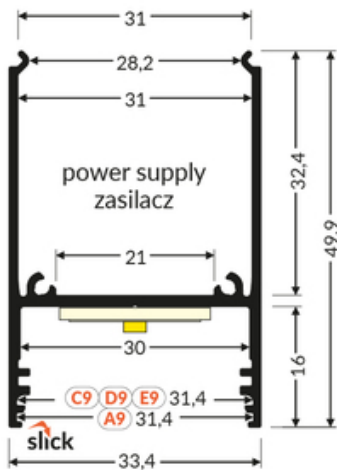

CE

EU industrial designs

Made in Poland

Buy product

Basic Informations

<p>EAN: 5901597201021 Index: V6001001 Material: aluminium Color: white painted Length [mm]: 2000 Weight [kg]: 0.563 Net weight [kg]: 0.01499999999999999 Country of origin: PL</p>	<p>Measurement unit: qty Product packaging dimensions [mm]: 2000 x 33,4 x 8 Bulk packing [qty]: 30 Master packaging type: Carton Product with gross packaging weight [kg]: 17.95</p>
--	--

AVAILABLE VARIANTS

1000 mm, 2000 mm, 3000 mm, 4050 mm

Matching elements

DIFFUSERS

	<p>diffuser C4 click 2000 opal index: H7000638</p>
---	--

CONNECTORS

MOUNTING PLATES