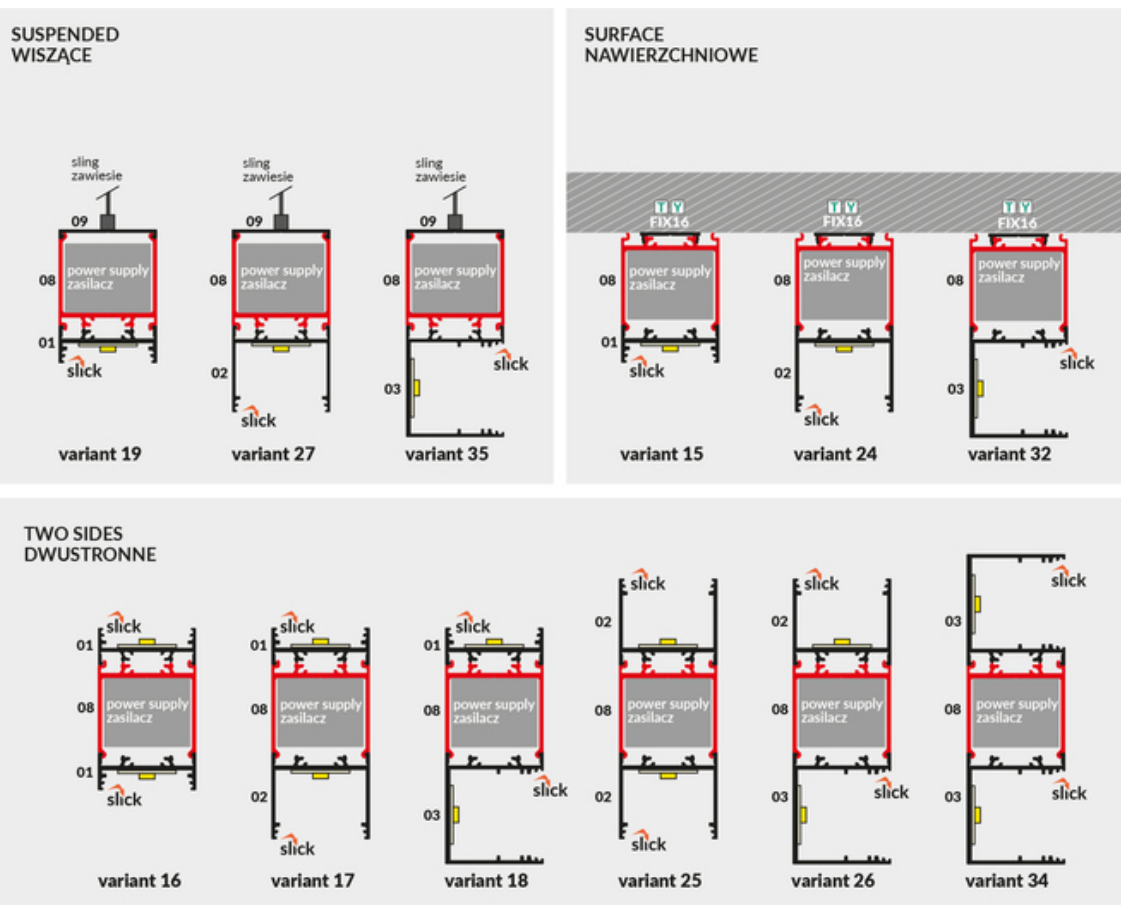

POWER SUPPLY PROFILE VARIO30-08 1000 WHITE PAINTED /PLASTIC BAG

Lighting

CE

EU industrial designs

Made in Poland

Buy product

TOPMET LIGHT KŁOSOWICZ WIŚNIEWSKI sp. z o.o.

Ostrowska 354 | 61-312 Poznań | POLAND

tel.: +48 61 872 75 00

info@topmet.pl

pdf card generation date: 10.03.2025

Basic Informations

<p>EAN: 5901597241515 Index: V3290001 Material: aluminium Color: white painted Length [mm]: 1000 Weight [kg]: 0.412 Net weight [kg]: 0.007999999999999995 Country of origin: PL</p>	<p>Measurement unit: qty Product packaging dimensions [mm]: 1000 x 33,4 x 33,4 Bulk packing [qty]: 15 Master packaging type: Carton Product with gross packaging weight [kg]: 6.59</p>
---	--

AVAILABLE COLORS

 <p>power supply profile VARIO30-08 1000 raw alu. V3290000</p>	 <p>power supply profile VARIO30-08 1000 anod. V3290020</p>	 <p>power supply profile VARIO30-08 1000 black anod. /plastic bag V3290021</p>
---	--	---

AVAILABLE VARIANTS

1000 mm, 2000 mm, 3000 mm, 4050 mm

Matching elements

MOUNTINGS

 <p>mounting plate Y inox [20pcs] index: A2090019</p>	 <p>mounting plate Y cone inox [20pcs] index: A2130019</p>	 <p>mounting plate T 180deg [20pcs] index: C6960000</p>
--	---	--