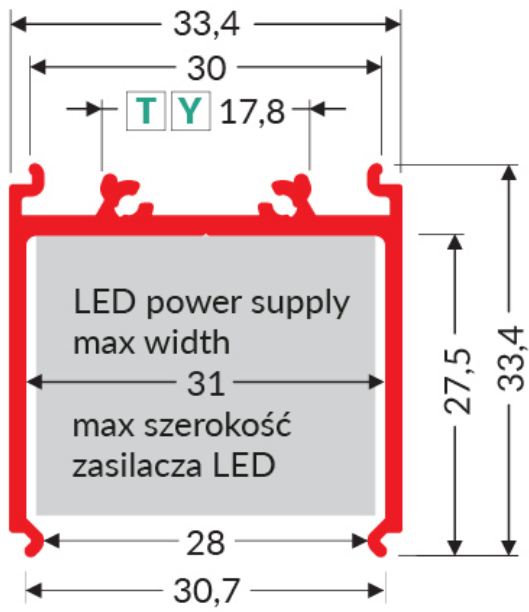

POWER SUPPLY PROFILE VARIO30-08 1000 WHITE PAINTED /PLASTIC BAG

Lighting

CE

EU industrial designs

Made in Poland

Buy product

TOPMET LIGHT KŁOSOWICZ WIŚNIEWSKI sp. z o.o.

Ostrowska 354 | 61-312 Poznań | POLAND

tel.: +48 61 872 75 00

info@topmet.pl

pdf card generation date: 10.03.2025

Basic Informations

<p>EAN: 5901597241515 Index: V3290001 Material: aluminium Color: white painted Length [mm]: 1000 Weight [kg]: 0.412 Net weight [kg]: 0.007999999999999995 Country of origin: PL</p>	<p>Measurement unit: qty Product packaging dimensions [mm]: 1000 x 33,4 x 33,4 Bulk packing [qty]: 15 Master packaging type: Carton Product with gross packaging weight [kg]: 6.59</p>
---	--