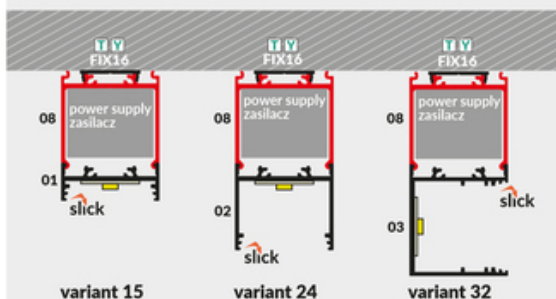

POWER SUPPLY PROFILE VARIO30-08 2000 RAW ALU.

Lighting

CE

EU industrial designs

Made in Poland

Buy product

SUSPENDED WISZĄCE

SURFACE NAWIERZCHNIOWE

TWO SIDES DWUSTRONNE

TOPMET LIGHT KŁOSOWICZ WIŚNIEWSKI sp. z o.o.

Ostrowska 354 | 61-312 Poznań | POLAND

tel.: +48 61 872 75 00

info@topmet.pl

pdf card generation date: 10.03.2025

Basic Informations

EAN: 5901597240310 Index: V3300000 Material: aluminium Color: raw aluminium Lenght [mm]: 2000 Weigh [kg]t: 0.762 Country of origin: PL	Measurement unit: qty Product packaging dimensions [mm]: 2000 x 33,4 x 33,4 Bulk packing [qty]: 20 Master packaging type: Bulk Product with gross packaging weight [kg]: 15.24
--	--

AVAILABLE COLORS

 <p>power supply profile VARIO30-08 2000 white painted /plastic bag V3300001</p>	 <p>power supply profile VARIO30-08 2000 black anod. /plastic bag V3300021</p>	 <p>power supply profile VARIO30-08 2000 anod. V3300020</p>
---	---	--

AVAILABLE VARIANTS

1000 mm, 2000 mm, 3000 mm, 4050 mm

Matching elements

MOUNTINGS

 <p>mounting plate Y inox [20pcs] index: A2090019</p>	 <p>mounting plate Y cone inox [20pcs] index: A2130019</p>	 <p>mounting plate T 180deg [20pcs] index: C6960000</p>
--	---	--