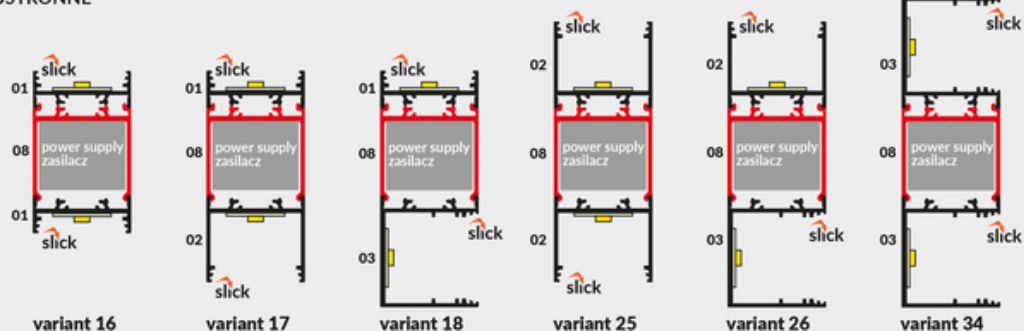

TWO SIDES DWUSTRONNE

TOPMET LIGHT KŁOSOWICZ WIŚNIEWSKI sp. z o.o.

Ostrowska 354 | 61-312 Poznań | POLAND

tel.: +48 61 872 75 00

info@topmet.pl

pdf card generation date: 10.03.2025

Basic Informations

EAN: 5901597240310 Index: V3300000 Material: aluminium Color: raw aluminium Lenght [mm]: 2000 Weigh [kg]t: 0.762 Country of origin: PL	Measurement unit: qty Product packaging dimensions [mm]: 2000 x 33,4 x 33,4 Bulk packing [qty]: 20 Master packaging type: Bulk Product with gross packaging weight [kg]: 15.24
--	--

AVAILABLE VARIANTS

1000 mm, 2000 mm, 3000 mm, 4050 mm

Matching elements

MOUNTINGS

 <p>mounting plate Y inox [20pcs] index: A2090019</p>	 <p>mounting plate Y cone inox [20pcs] index: A2130019</p>	 <p>mounting plate T 180deg [20pcs] index: C6960000</p>
--	---	--