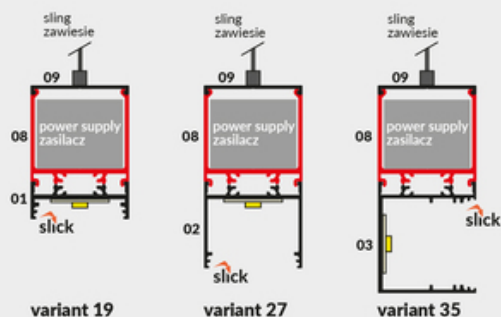

POWER SUPPLY PROFILE VARIO30-08 2000 RAW ALU.

Lighting

CE

EU industrial designs

Made in Poland

Buy product

SUSPENDED WISZĄCE

SURFACE NAWIERZCHNIOWE

TWO SIDES DWUSTRONNE

TOPMET LIGHT KŁOSOWICZ WIŚNIEWSKI sp. z o.o.

Ostrowska 354 | 61-312 Poznań | POLAND

tel.: +48 61 872 75 00

info@topmet.pl

pdf card generation date: 10.03.2025

Basic Informations

EAN: 5901597240310 Index: V3300000 Material: aluminium Color: raw aluminium Lenght [mm]: 2000 Weigh [kg]t: 0.762 Country of origin: PL	Measurement unit: qty Product packaging dimensions [mm]: 2000 x 33,4 x 33,4 Bulk packing [qty]: 20 Master packaging type: Bulk Product with gross packaging weight [kg]: 15.24
--	--

AVAILABLE COLORS

 <p>power supply profile VARIO30-08 2000 white painted /plastic bag V3300001</p>	 <p>power supply profile VARIO30-08 2000 black anod. /plastic bag V3300021</p>	 <p>power supply profile VARIO30-08 2000 anod. V3300020</p>
---	---	--

AVAILABLE VARIANTS

1000 mm, 2000 mm, 3000 mm, 4050 mm

Matching elements

MOUNTINGS

 <p>mounting plate Y inox [20pcs] index: A2090019</p>	 <p>mounting plate Y cone inox [20pcs] index: A2130019</p>	 <p>mounting plate T 180deg [20pcs] index: C6960000</p>
--	---	--