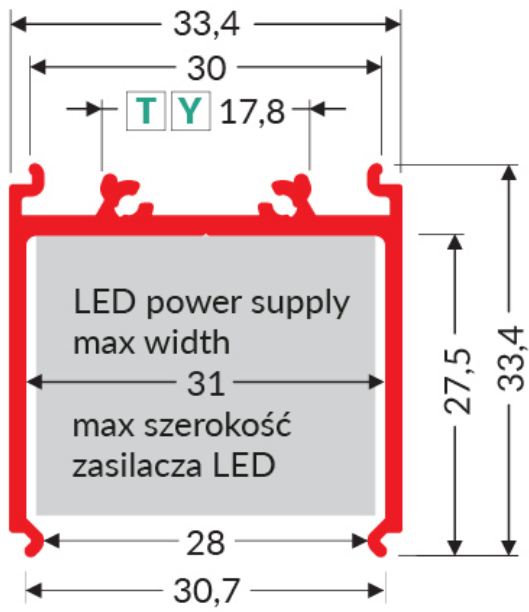

TWO SIDES DWUSTRONNE

TOPMET LIGHT KŁOSOWICZ WIŚNIEWSKI sp. z o.o.

Ostrowska 354 | 61-312 Poznań | POLAND

tel.: +48 61 872 75 00

info@topmet.pl

pdf card generation date: 10.03.2025

Basic Informations

EAN: 5901597240310 Index: V3300000 Material: aluminium Color: raw aluminium Lenght [mm]: 2000 Weigh [kg]t: 0.762 Country of origin: PL	Measurement unit: qty Product packaging dimensions [mm]: 2000 x 33,4 x 33,4 Bulk packing [qty]: 20 Master packaging type: Bulk Product with gross packaging weight [kg]: 15.24
--	--

AVAILABLE COLORS

 <p>power supply profile VARIO30-08 2000 white painted /plastic bag V3300001</p>	 <p>power supply profile VARIO30-08 2000 black anod. /plastic bag V3300021</p>	 <p>power supply profile VARIO30-08 2000 anod. V3300020</p>
---	---	--