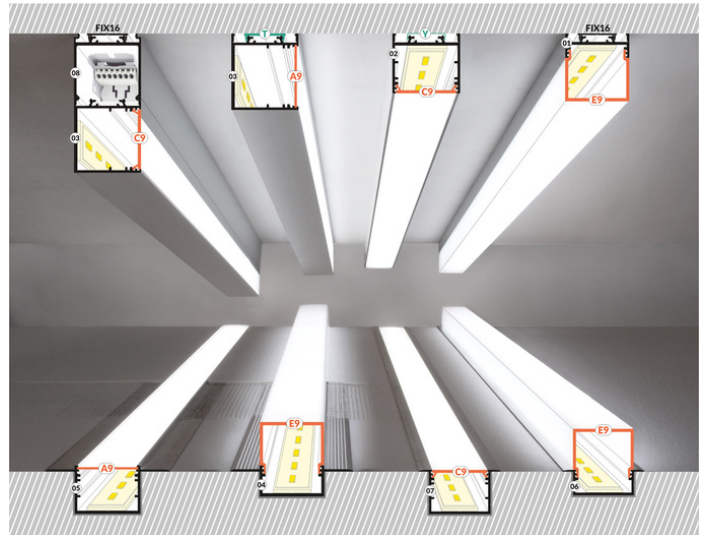

TWO SIDES DWUSTRONNE

TOPMET LIGHT KŁOSOWICZ WIŚNIEWSKI sp. z o.o.

Ostrowska 354 | 61-312 Poznań | POLAND

tel.: +48 61 872 75 00

info@topmet.pl

pdf card generation date: 10.03.2025

Basic Informations

EAN: 5901597240310 Index: V3300000 Material: aluminium Color: raw aluminium Lenght [mm]: 2000 Weigh [kg]t: 0.762 Country of origin: PL	Measurement unit: qty Product packaging dimensions [mm]: 2000 x 33,4 x 33,4 Bulk packing [qty]: 20 Master packaging type: Bulk Product with gross packaging weight [kg]: 15.24
--	--

AVAILABLE VARIANTS

1000 mm, 2000 mm, 3000 mm, 4050 mm

Matching elements

MOUNTINGS

 <p>mounting plate Y inox [20pcs] index: A2090019</p>	 <p>mounting plate Y cone inox [20pcs] index: A2130019</p>	 <p>mounting plate T 180deg [20pcs] index: C6960000</p>
--	---	--