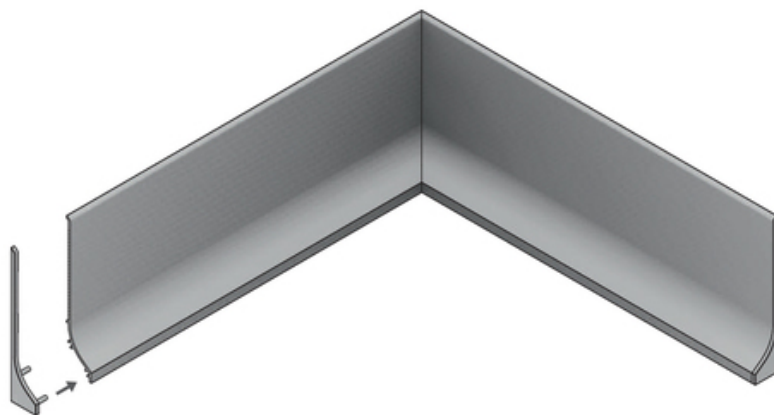

FINISHING PROFILE BASE 1000 WHITE PAINTED /PLASTIC BAG

Architectural

- basic aluminium skirting board
- basic aluminium skirting board
- for all types of floors
- more durable and moisture-resistant (compared to MDF and wooden skirting boards)
- space for concealing wires

EU industrial designs

CE

Made in Poland

Buy product