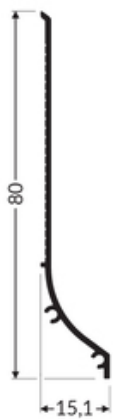

FINISHING PROFILE BASE 1000 WHITE PAINTED /PLASTIC BAG

Architectural

- basic aluminium skirting board
- basic aluminium skirting board
- for all types of floors
- more durable and moisture-resistant (compared to MDF and wooden skirting boards)
- space for concealing wires

EU industrial designs

CE

Made in Poland

Buy product