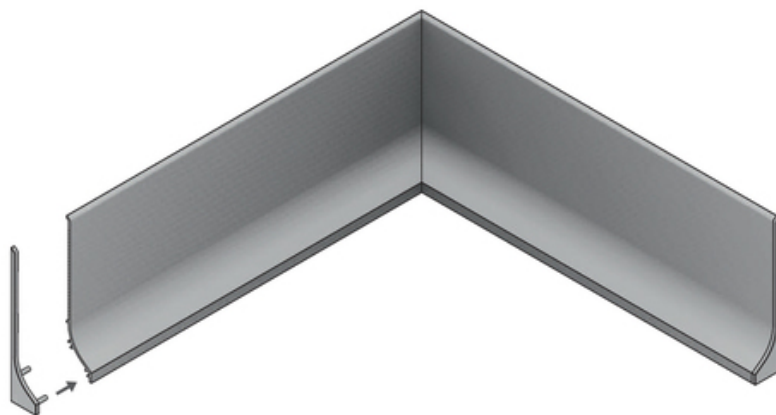

# FINISHING PROFILE BASE 2000 WHITE PAINTED /PLASTIC BAG

Architectural

- basic aluminium skirting board
- basic aluminium skirting board
- for all types of floors
- more durable and moisture-resistant (compared to MDF and wooden skirting boards)
- space for concealing wires

## Basic Informations

EAN: 5901597288220  
Index: J1000201  
Material: aluminium  
Color: white painted  
Length [mm]: 2000  
Weigh [kg]: 0.641  
Net weight [kg]: 0.015  
Country of origin: PL

Measurement unit: qty  
Product packaging dimensions [mm]: 2000 x 15,1 x 80  
Bulk packing [qty]: 20  
Master packaging type: Carton  
Product with gross packaging weight [kg]: 14.52

## AVAILABLE VARIANTS

1000 mm, 2000 mm, 3000 mm, 4050 mm