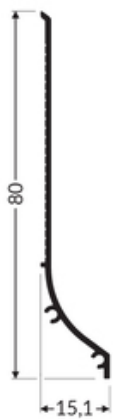

## Basic Informations

EAN: 5901597288220  
Index: J1000201  
Material: aluminium  
Color: white painted  
Length [mm]: 2000  
Weigh [kg]: 0.641  
Net weight [kg]: 0.015  
Country of origin: PL

Measurement unit: qty  
Product packaging dimensions [mm]: 2000 x 15,1 x 80  
Bulk packing [qty]: 20  
Master packaging type: Carton  
Product with gross packaging weight [kg]: 14.52

## AVAILABLE VARIANTS

1000 mm, 2000 mm, 3000 mm, 4050 mm

## CONNECTORS

**connector BASE 90deg**  
**white [10pcs]**  
index: J1998601

**connector BASE 180deg**  
**white [10pcs]**  
index: J1998701

**connector BASE 270deg**  
**white [10pcs]**  
index: J1998801