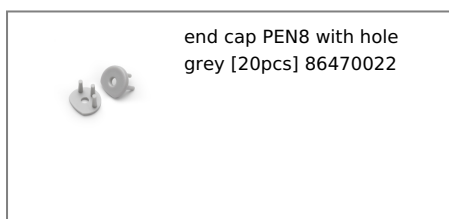

AVAILABLE COLORS

AVAILABLE VARIANTS

Matching elements