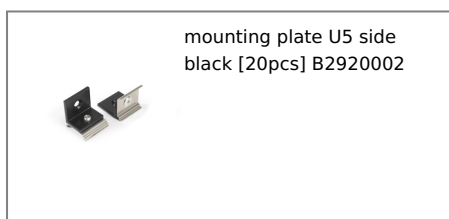

MOUNTING PLATE U5 SIDE WHITE PAINTED [20PCS]

AVAILABLE COLORS

AVAILABLE VARIANTS

Matching elements
