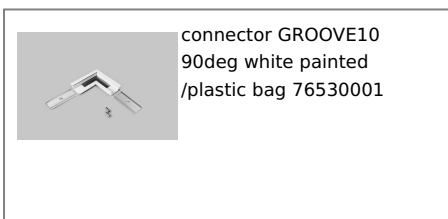

CONNECTOR GROOVE10 90DEG ANOD. /PLASTIC BAG

AVAILABLE COLORS

AVAILABLE VARIANTS

Matching elements