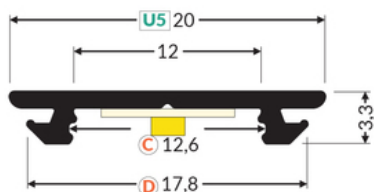

# SET STANDARD ARC12 2000 ANOD. + D CLICK

Buy product