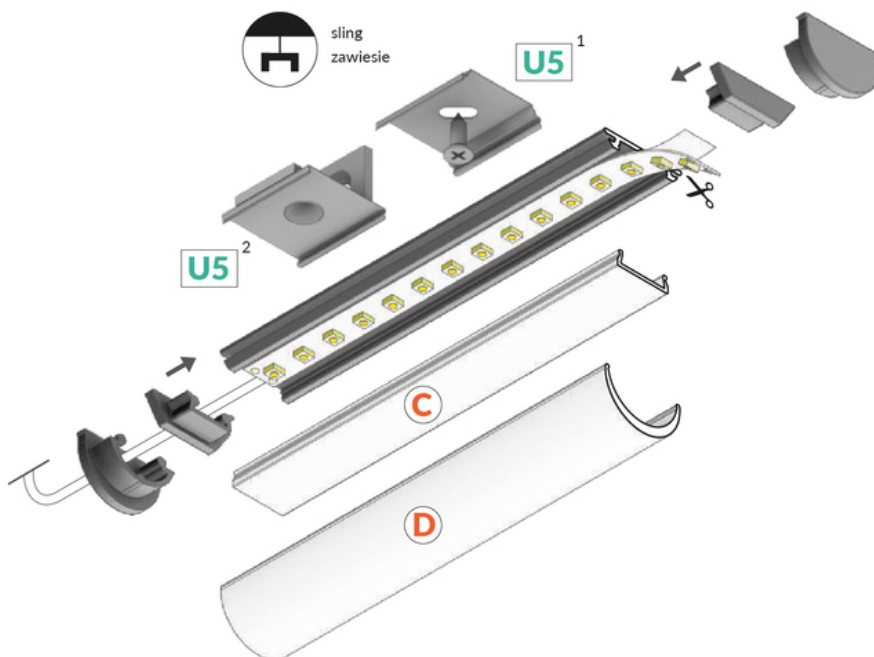

# SET STANDARD ARC12 2000 ANOD. + D CLICK

Buy product

## AVAILABLE VARIANTS

---