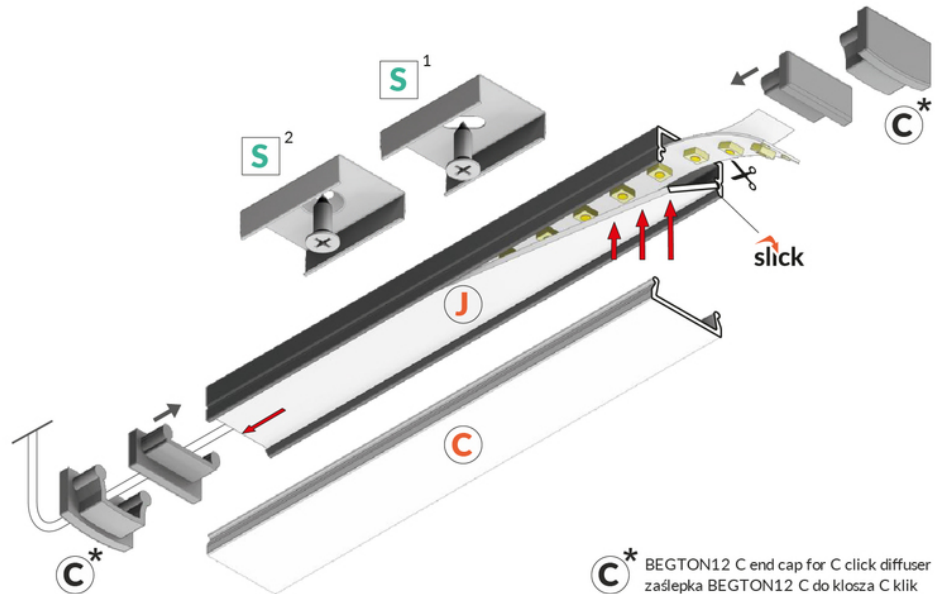

SET STANDARD BEGTON12 2000 BLACK ANOD. + J SLIDE

Buy product

C* BEGTON12 C end cap for C click diffuser
zaślępka BEGTON12 C do klosza C klik

AVAILABLE VARIANTS

Matching elements
