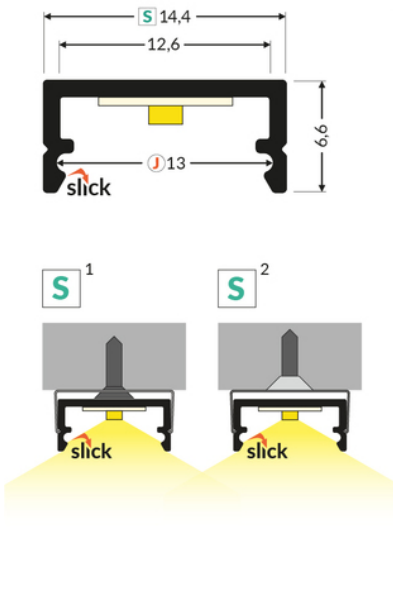

SET STANDARD BEGTON12 2000 BLACK ANOD. + J SLIDE

Buy product

C* BEGTON12 C end cap for C click diffuser
zaślępka BEGTON12 C do klosza C klik

AVAILABLE VARIANTS

Matching elements
