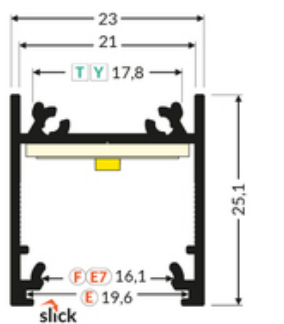

SET STANDARD LINEA20 2000 ANOD. + F CLICK

Buy product

1*
end cap E7
zaślepka E7

AVAILABLE VARIANTS

Matching elements
