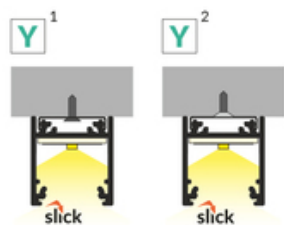

SET STANDARD LINEA20 2000 ANOD. + F CLICK

Buy product

1*
end cap E7
zaślepka E7

AVAILABLE VARIANTS

Matching elements
