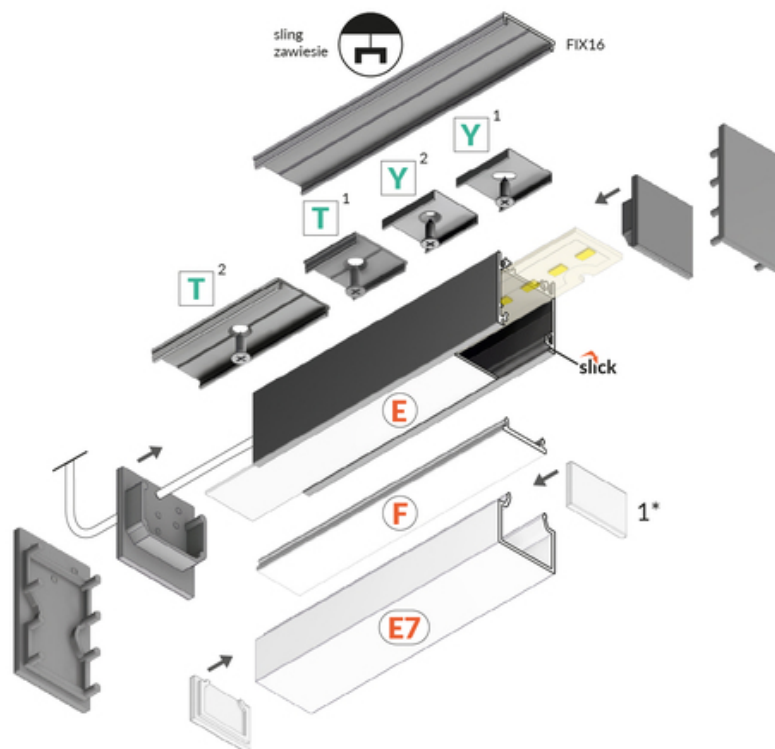

SET STANDARD LINEA20 2000 ANOD. + F CLICK

Buy product

1*
end cap E7
zaślepka E7

AVAILABLE VARIANTS

Matching elements
