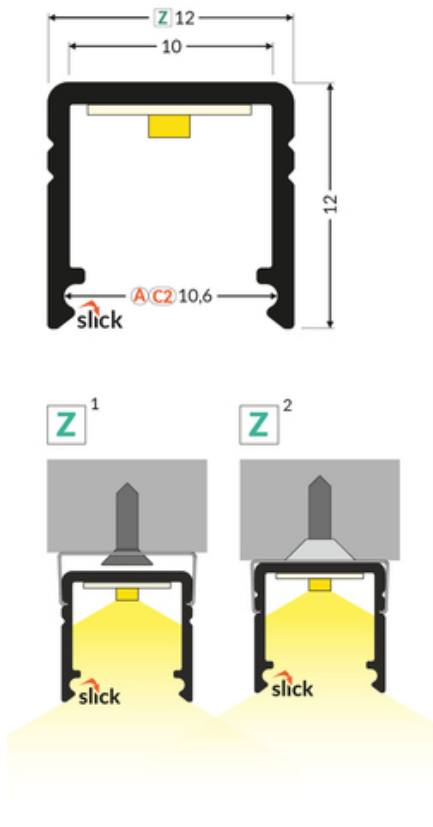

# SET STANDARD SMART10 2000 WHITE + C2 CLICK