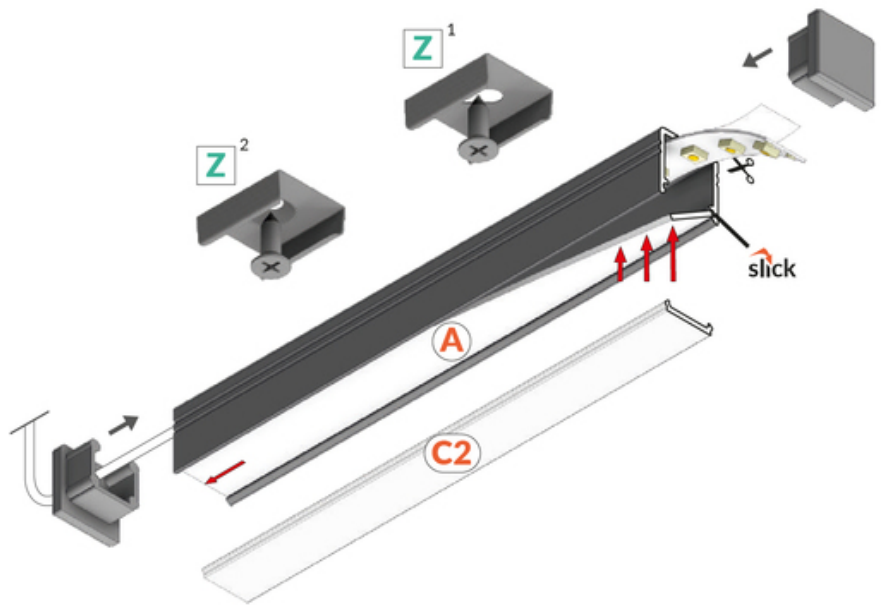

# SET STANDARD SMART10 2000 WHITE + C2 CLICK

## AVAILABLE VARIANTS

---