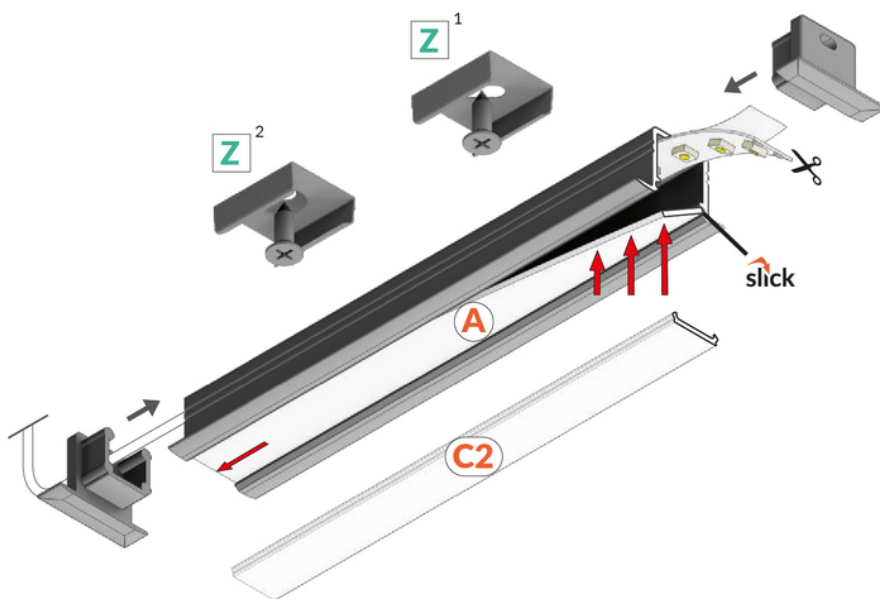

# SET STANDARD SMART-IN10 2000 ANOD. + C2 CLICK

Buy product