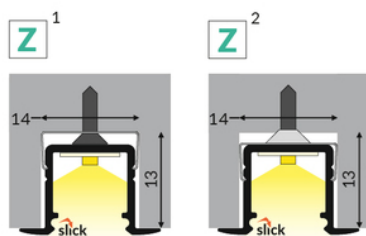

# SET STANDARD SMART-IN10 2000 ANOD. + C2 CLICK

Buy product