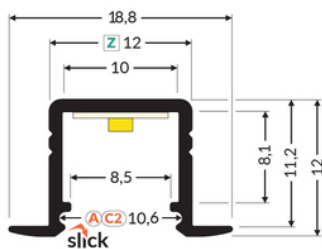

# SET STANDARD SMART-IN10 2000 ANOD. + C2 CLICK

Buy product