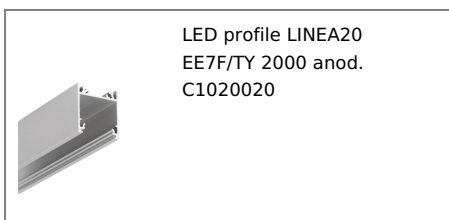

Basic Informations

EAN: 5901597209942 Index: C1020000 Material: aluminium Color: raw aluminium Length [mm]: 2000 Weight [kg]: 0.546 Net weight [kg]: 0.018 Country of origin: PL	Measurement unit: qty Product packaging dimensions [mm]: 2000 x 23 x 25,1 Bulk packing [qty]: 20 Master packaging type: Bulk Product with gross packaging weight [kg]: 10.92

AVAILABLE COLORS