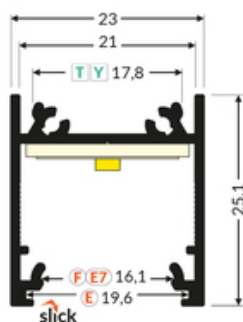

1*
end cap E7
zaslepka E7

TOPMET LIGHT KŁOSOWICZ WIŚNIEWSKI sp. z o.o.

Ostrowska 354 | 61-312 Poznań | POLAND

tel.: +48 61 872 75 00

info@topmet.pl

pdf card generation date: 10.03.2025