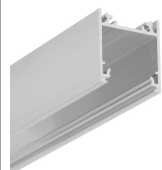

LED PROFILE LINEA20 EE7F/TY 2000 RAW ALU.

Surface

Furniture

- over 20 accessories available
- possibility of suspension along with the power supply
- angled connections illuminated
- continuous light line (with 120 LEDs/m and opal diffuser applied)

AVAILABLE COLORS

AVAILABLE VARIANTS

1000 mm, 2000 mm, 3000 mm, 4050 mm

Matching elements

DIFFUSERS

MOUNTINGS

END CAPS

CONNECTORS