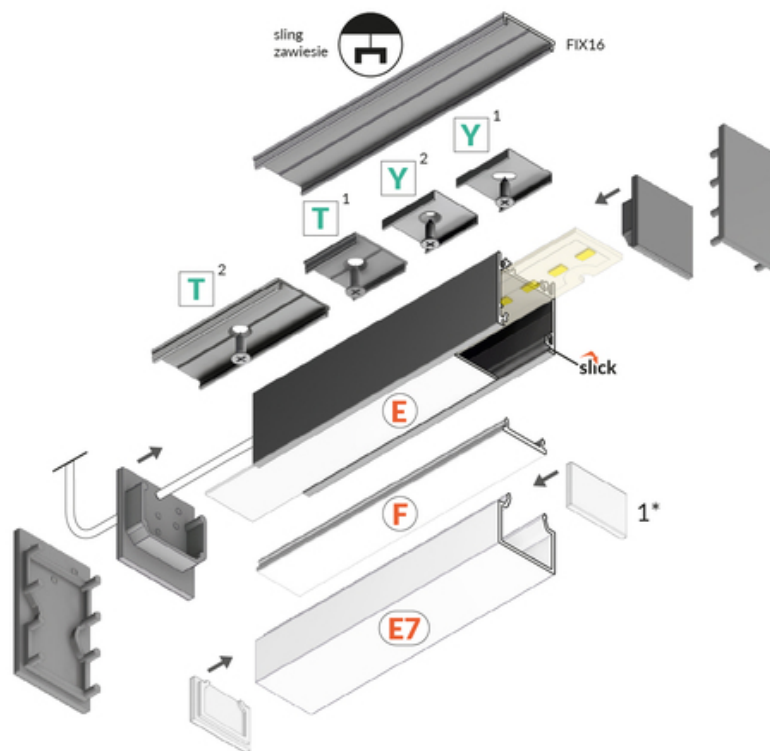

1*
end cap E7
zaslepka E7

TOPMET LIGHT KŁOSOWICZ WIŚNIEWSKI sp. z o.o.

Ostrowska 354 | 61-312 Poznań | POLAND

tel.: +48 61 872 75 00

info@topmet.pl

pdf card generation date: 10.03.2025