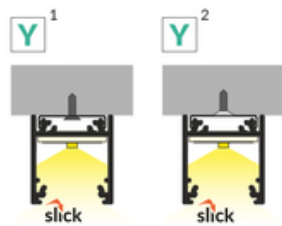

1*
end cap E7
zaslepka E7

TOPMET LIGHT KŁOSOWICZ WIŚNIEWSKI sp. z o.o.

Ostrowska 354 | 61-312 Poznań | POLAND

tel.: +48 61 872 75 00

info@topmet.pl

pdf card generation date: 10.03.2025